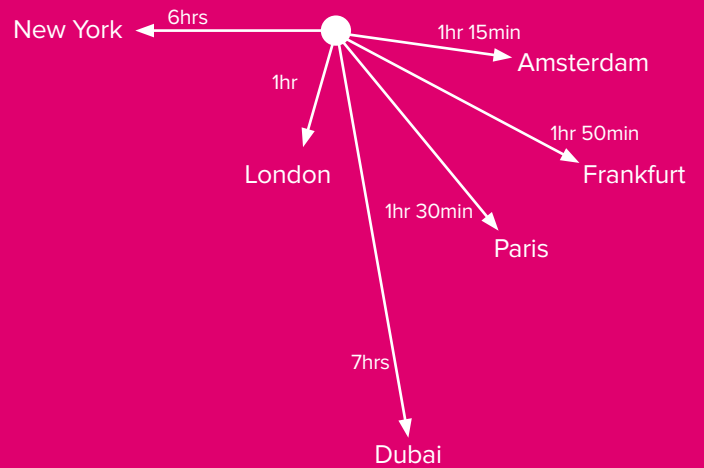

Flight Access

“Glasgow is well served for international and domestic flights and the airport is a short distance from the city centre, which is very convenient for delegates.”

Professor Ian Bone, European Federation of Neurological Societies

- 3 International Airports
- Direct flights from 178 scheduled destinations
- Over 30 airlines
- Well connected with most major European cities
- Direct flights from North America, including New York, Chicago, Philadelphia, Las Vegas, Halifax, Toronto, Montreal, Calgary, Vancouver and Orlando
- Twice daily Emirates flight from Dubai – with connections for Asia, Africa & Australasia

Destination	Carrier(s)	Glasgow		Glasgow Prestwick		Edinburgh	
		15 min to City Centre		45 min to City Centre		55 min to City Centre	
		Daily	Other	Daily	Other	Daily	Other
Salzburg	Thomson		•				
Santander	Ryanair						•
Shannon	Aer Lingus					•	
Sharm el-sheikh	Thomson		•				•
Shetland Islands	Flybe	•					•
Southampton	Flybe	•					•
Split	easyJet		•				
Stavanger	Eastern Airways / SAS					•	
Stockholm (Arlanda Airport)	Ryanair / SAS / Norwegian Airlines					•	
Stockholm (Skavsta)	Ryanair (seasonal)				•		
Stornoway	Flybe / Loganair	•				•	
Szczecin	Ryanair (seasonal)				•		
Tallinn	Ryanair (seasonal)				•		
Tampere	Ryanair (seasonal)				•		
Tenerife (Sur Reina Sofia)	Thomson / Jet2.com / Thomas Cook / Ryanair / easyJet		•		•		•
Tiree	Flybe	•					
Toronto (Pearson)	Air Transat / WestJet / AirCanada		•				•
Toulouse	Jet2.com						•
Turin	Thomson		•				
Vancouver	Air Transat / Thomas Cook		•				
Varadero	Thomas Cook (seasonal)		•				
Varna	Balkan Holidays (seasonal)		•				
Venice	Barrhead Travel / Jet2.com / British Airways		•				•
Verona	Ryanair / British Airways		•				•
Vilnius	Wizz Air		•				
Warsaw	Wizzair		•				•
Warsaw (Modlin)	Ryanair (seasonal)		•				
Wick	Flybe						•
Wroclaw	Ryanair		•		•		
Zakynthos Island	Thomas Cook		•				
Zürich	bmi						•